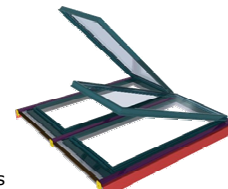

#### **CLERESTOREY:**

Vertical glazed section beneath the roof - usually at 400mm height, for which opening sashes can be specified.

#### **LAYLIGHT:**

- No built in pitch, designed to fit on a suitable prepared kerb, with a pitch from 5 - 45 degrees.
- Perimeter skirt flashings project beneath your kerb for weather protection.

With Opening Vents