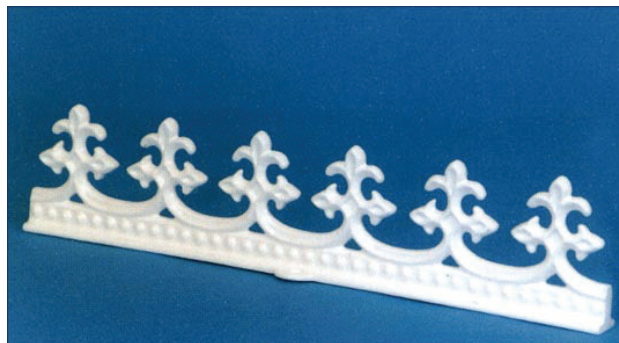

### Fluer De Lys Roof Crest

600mm long x 220mm high—Flange Base 50mm wide

### Windsor Crest

500mm long x 105mm high—Flange Base 28mm wide

### Victorian Roof Crest

600mm long x 220mm high—Flange Base 50mm wide

### Tudor Roof Crest

600mm long x 115mm high—Flange Base 30mm wide