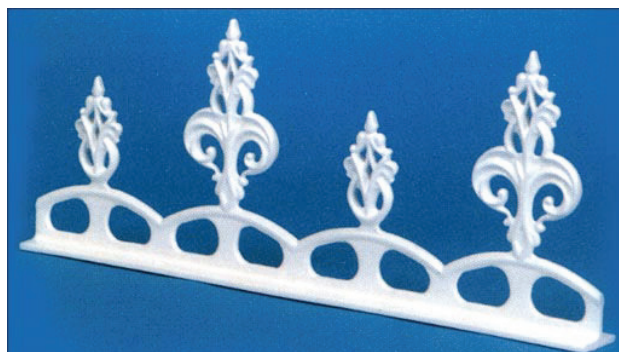

### Windsor Crest

500mm long x 105mm high—Flange Base 28mm wide

### Victorian Roof Crest

600mm long x 220mm high—Flange Base 50mm wide

### Regency Roof Crest

600mm long x 220mm high—Flange Base 50mm wide

### Tudor Roof Crest

600mm long x 115mm high—Flange Base 30mm wide