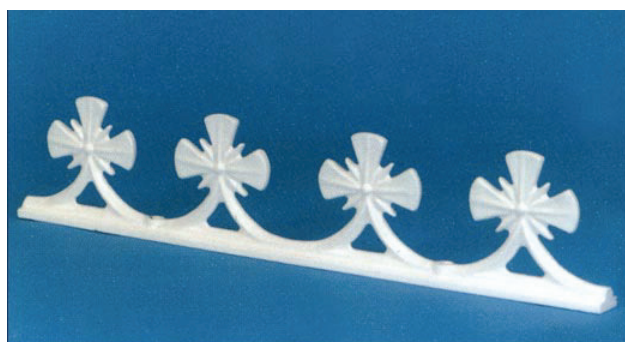

### Windsor Crest

500mm long x 105mm high—Flange Base 28mm wide

### Victorian Roof Crest

600mm long x 220mm high—Flange Base 50mm wide

### Regency Roof Crest

600mm long x 220mm high—Flange Base 50mm wide

### Tudor Roof Crest

600mm long x 115mm high—Flange Base 30mm wide