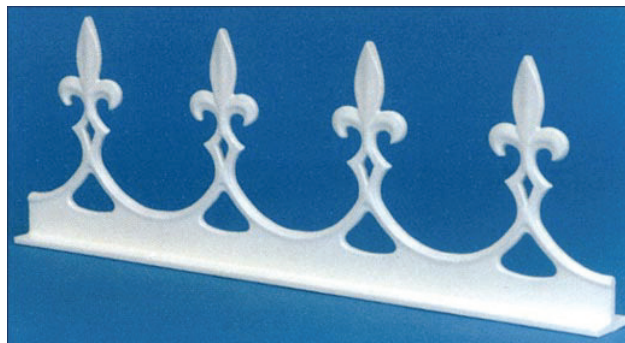

“Engineered Products for Living Daylight”

Fluer De Lys Roof Crest

600mm long x 220mm high—Flange Base 50mm wide

Windsor Crest

500mm long x 105mm high—Flange Base 28mm wide

Victorian Roof Crest

600mm long x 220mm high—Flange Base 50mm wide

Regency Roof Crest

600mm long x 220mm high—Flange Base 50mm wide

Tudor Roof Crest

600mm long x 115mm high—Flange Base 30mm wide

Regal Roof Crest

600mm long x 115mm high—Flange Base 21 & 27mm wide

“Engineered Products for Living Daylight”

Fluer De Lys Finial 305mm H

Windsor Finial 230mm H

Victorian Finial 310mm H

Georgian Finial Round Base 300mm H

Georgian Finial 300mm H

**Tudor Finial Compatible only with Tudor
Crest 245mm H**

Victorian Ball Finial 190mm H