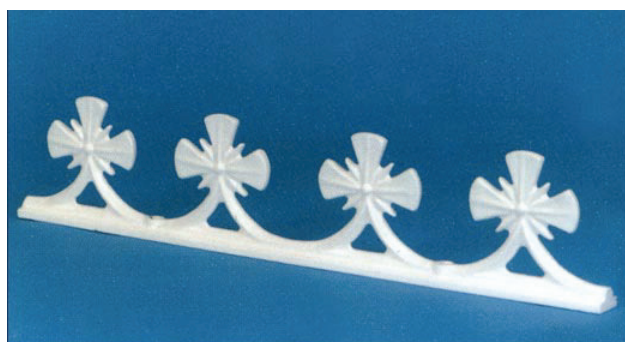

“Engineered Products for Living Daylight”

Fluer De Lys Roof Crest

600mm long x 220mm high—Flange Base 50mm wide

Windsor Crest

500mm long x 105mm high—Flange Base 28mm wide

Victorian Roof Crest

600mm long x 220mm high—Flange Base 50mm wide

Regency Roof Crest

600mm long x 220mm high—Flange Base 50mm wide

Tudor Roof Crest

600mm long x 115mm high—Flange Base 30mm wide

Regal Roof Crest

600mm long x 115mm high—Flange Base 21 & 27mm wide

“Engineered Products for Living Daylight”

Fluer De Lys Finial 305mm H

Windsor Finial 230mm H

Victorian Finial 310mm H

Georgian Finial Round Base 300mm H

Georgian Finial 300mm H

**Tudor Finial Compatible only with Tudor
Crest 245mm H**

Victorian Ball Finial 190mm H