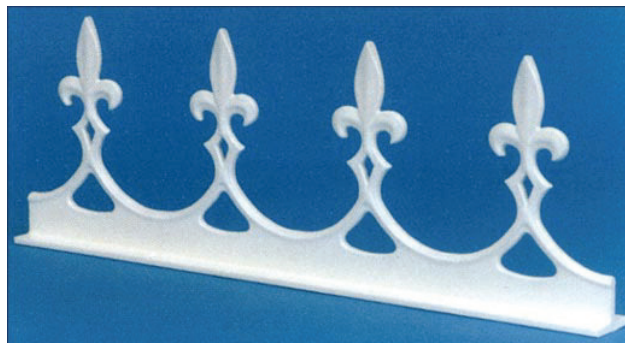

### Fluer De Lys Roof Crest

600mm long x 220mm high—Flange Base 50mm wide

### Windsor Crest

500mm long x 105mm high—Flange Base 28mm wide

### Victorian Roof Crest

600mm long x 220mm high—Flange Base 50mm wide

### Tudor Roof Crest

600mm long x 115mm high—Flange Base 30mm wide