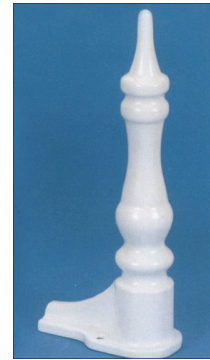

“Engineered Products for Living Daylight”

Fluer De Lys Roof Crest

600mm long x 220mm high—Flange Base 50mm wide

Windsor Crest

500mm long x 105mm high—Flange Base 28mm wide

Victorian Roof Crest

600mm long x 220mm high—Flange Base 50mm wide

Regency Roof Crest

600mm long x 220mm high—Flange Base 50mm wide

Tudor Roof Crest

600mm long x 115mm high—Flange Base 30mm wide

Regal Roof Crest

600mm long x 115mm high—Flange Base 21 & 27mm wide

“Engineered Products for Living Daylight”

Fluer De Lys Finial 305mm H

Windsor Finial 230mm H

Victorian Finial 310mm H

Georgian Finial Round Base 300mm H

Georgian Finial 300mm H

**Tudor Finial Compatible only with Tudor
Crest 245mm H**

Victorian Ball Finial 190mm H