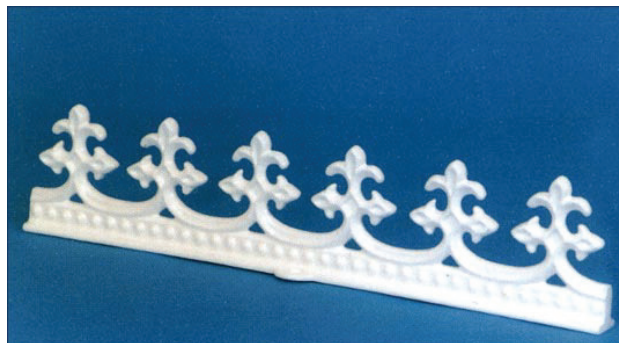

“Engineered Products for Living Daylight”

Fluer De Lys Roof Crest

600mm long x 220mm high—Flange Base 50mm wide

Windsor Crest

500mm long x 105mm high—Flange Base 28mm wide

Victorian Roof Crest

600mm long x 220mm high—Flange Base 50mm wide

Regency Roof Crest

600mm long x 220mm high—Flange Base 50mm wide

Tudor Roof Crest

600mm long x 115mm high—Flange Base 30mm wide

Regal Roof Crest

600mm long x 115mm high—Flange Base 21 & 27mm wide

“Engineered Products for Living Daylight”

Fluer De Lys Finial 305mm H

Windsor Finial 230mm H

Victorian Finial 310mm H

Georgian Finial Round Base 300mm H

Georgian Finial 300mm H

**Tudor Finial Compatible only with Tudor
Crest 245mm H**

Victorian Ball Finial 190mm H