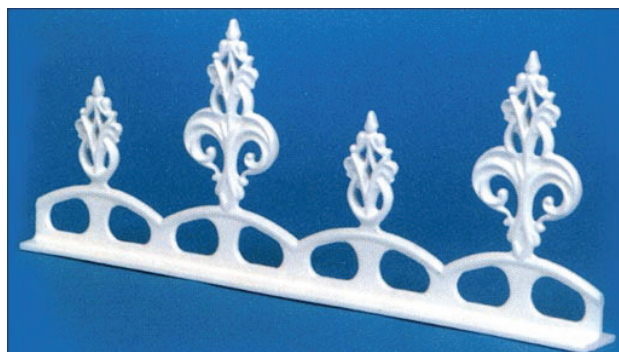

“Engineered Products for Living Daylight”

Fluer De Lys Roof Crest

600mm long x 220mm high—Flange Base 50mm wide

Windsor Crest

500mm long x 105mm high—Flange Base 28mm wide

Victorian Roof Crest

600mm long x 220mm high—Flange Base 50mm wide

Regency Roof Crest

600mm long x 220mm high—Flange Base 50mm wide

Tudor Roof Crest

600mm long x 115mm high—Flange Base 30mm wide

Regal Roof Crest

600mm long x 115mm high—Flange Base 21 & 27mm wide

“Engineered Products for Living Daylight”

Fluer De Lys Finial 305mm H

Windsor Finial 230mm H

Victorian Finial 310mm H

Georgian Finial Round Base 300mm H

Georgian Finial 300mm H

**Tudor Finial Compatible only with Tudor
Crest 245mm H**

Victorian Ball Finial 190mm H