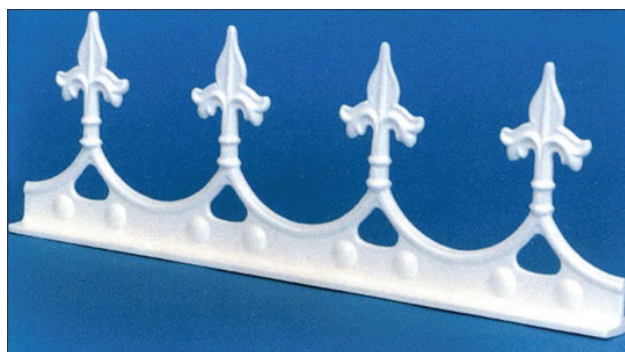

### Fluer De Lys Roof Crest

600mm long x 220mm high—Flange Base 50mm wide

### Windsor Crest

500mm long x 105mm high—Flange Base 28mm wide

### Victorian Roof Crest

600mm long x 220mm high—Flange Base 50mm wide

### Tudor Roof Crest

600mm long x 115mm high—Flange Base 30mm wide