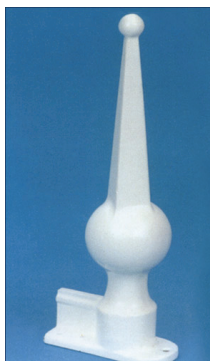

### Tudor Roof Crest

600mm long x 115mm high—Flange Base 30mm wide

### Regal Roof Crest

600mm long x 115mm high—Flange Base 21 & 27mm wide

*“Engineered Products for Living Daylight”*

**Fluer De Lys Finial 305mm H**

**Windsor Finial 230mm H**

**Victorian Finial 310mm H**

**Georgian Finial Round Base 300mm H**

**Georgian Finial 300mm H**

**Tudor Finial Compatible only with Tudor  
Crest 245mm H**

**Victorian Ball Finial 190mm H**

**Regal Finial 230mm H**