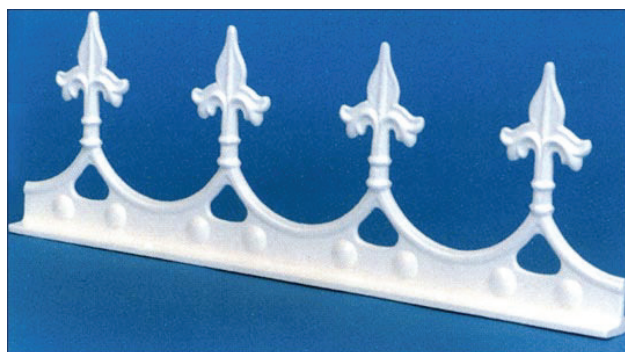

“Engineered Products for Living Daylight”

Fluer De Lys Roof Crest

600mm long x 220mm high—Flange Base 50mm wide

Windsor Crest

500mm long x 105mm high—Flange Base 28mm wide

Victorian Roof Crest

600mm long x 220mm high—Flange Base 50mm wide

Regency Roof Crest

600mm long x 220mm high—Flange Base 50mm wide

Tudor Roof Crest

600mm long x 115mm high—Flange Base 30mm wide

Regal Roof Crest

600mm long x 115mm high—Flange Base 21 & 27mm wide

“Engineered Products for Living Daylight”

Fluer De Lys Finial 305mm H

Windsor Finial 230mm H

Victorian Finial 310mm H

Georgian Finial Round Base 300mm H

Georgian Finial 300mm H

**Tudor Finial Compatible only with Tudor
Crest 245mm H**

Victorian Ball Finial 190mm H