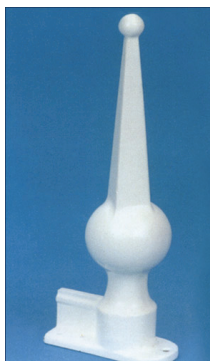

“Engineered Products for Living Daylight”

Fluer De Lys Roof Crest

600mm long x 220mm high—Flange Base 50mm wide

Windsor Crest

500mm long x 105mm high—Flange Base 28mm wide

Victorian Roof Crest

600mm long x 220mm high—Flange Base 50mm wide

Regency Roof Crest

600mm long x 220mm high—Flange Base 50mm wide

Tudor Roof Crest

600mm long x 115mm high—Flange Base 30mm wide

Regal Roof Crest

600mm long x 115mm high—Flange Base 21 & 27mm wide

“Engineered Products for Living Daylight”

Fluer De Lys Finial 305mm H

Windsor Finial 230mm H

Victorian Finial 310mm H

Georgian Finial Round Base 300mm H

Georgian Finial 300mm H

**Tudor Finial Compatible only with Tudor
Crest 245mm H**

Victorian Ball Finial 190mm H