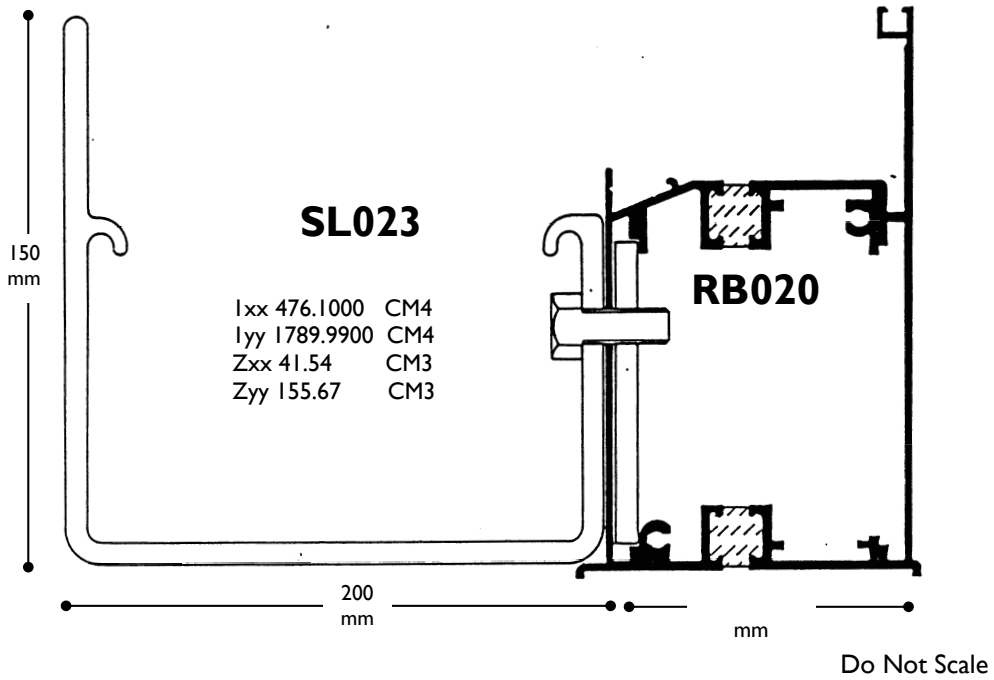

THE "Perspective" GLAZED ROOF SYSTEM

"Engineered To Take Out The Doubt!"

TYPICAL SECTION - STRUCTURAL BOX GUTTERS

S023 - 200mm

S022 - 120mm

DESIGNER CONSTRUCTION LTD
91 ASHACRE LANE, WORTHING, SUSSEX, BN13 2DE