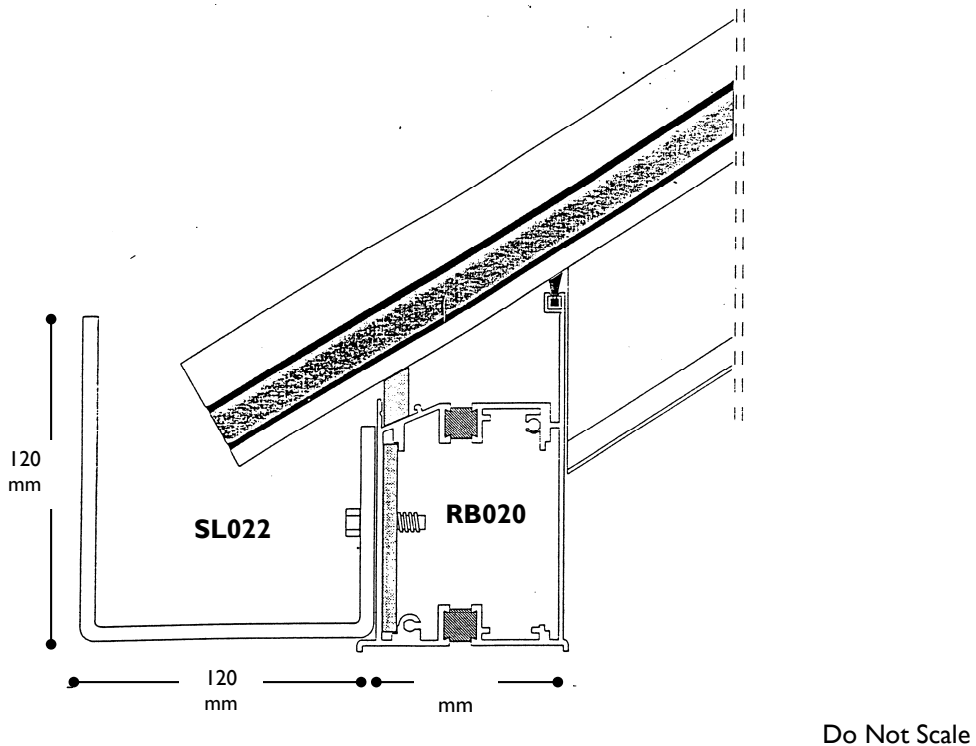

THE "Perspective" GLAZED ROOF SYSTEM

"Engineered To Take Out The Doubt!"

TYPICAL SECTION - STRUCTURAL BOX GUTTERS

S023 - 200mm

S022 - 120mm

DESIGNER CONSTRUCTION LTD
91 ASHACRE LANE, WORTHING, SUSSEX, BN13 2DE