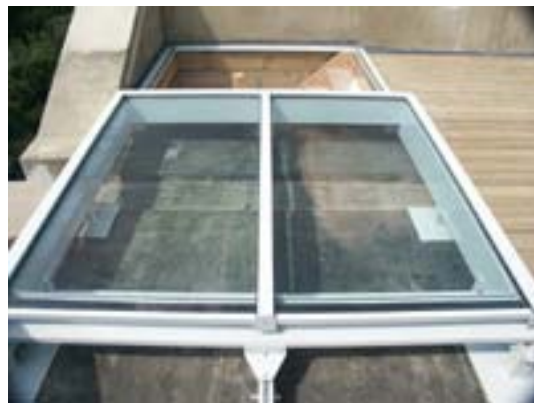

## FEATURED INSTALLATION - LONDON, W11 - SMALL RETRACTING GLAZED STAIRLIGHT, MANUALLY OPERATED

Image Ref PI6

Image Ref PI1

Image Ref PI4

Image Ref PI3

Featured Installations

Roof Vents, Windows & Skylights

Large Applications

Conservatories Sunrooms

Folding (Concertina) Doors

Roof Garden Access

Rooflight/Skylight Price Guide

Rooflights, Skylights, Lanterns & Pyramids

Opening Roof Applications

The "Perspective" Glazed Roof System